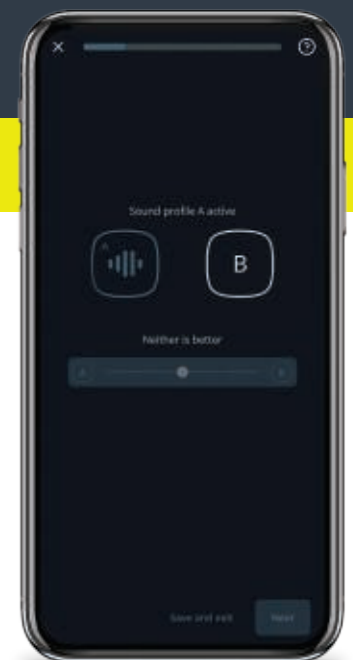

*SoundSense Learn is available on the Magnify 440, 330, and 220 models.