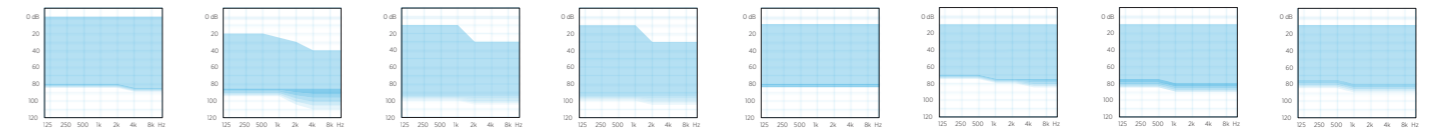

THE WIDEX MAGNIFY FAMILY

Model	RIC 10		RIC 312 D			
Style type	RIC		RIC/RITE			
Receiver	S-receiver	M-receiver	S-receiver	M-receiver	P-receiver	HP-receiver
Open fit option (BTE/RIC)	Yes	Yes	Yes	Yes		
Tube type						
Battery size	10	10	312	312	312	312
Battery life*	100 hrs	100 hrs	165 hrs	165 hrs	160 hrs	155 hrs
Dust and weather protection	IP-68	IP-68	IP-68	IP-68	IP-68	IP-68
Rechargeable solution						
USER CONTROLS						
Preference control	via DEX or TONELINK App	via DEX or TONELINK App	via button, DEX or MAGNIFY App	via button, DEX or MAGNIFY App	via button, DEX or MAGNIFY App	via button, DEX or MAGNIFY App
Program shift	via DEX or TONELINK App	via DEX or TONELINK App	via button, DEX or MAGNIFY App	via button, DEX or MAGNIFY App	via button, DEX or MAGNIFY App	via button, DEX or MAGNIFY App
Telecoil	via FM+DEX	via FM+DEX	Yes	Yes	Yes	Yes
ACCESSORIES						
DEX device compatible¹	All	All	All	All	All	All
Remote control (optional)	via DEX or TONELINK App	via DEX or TONELINK App	via DEX or MAGNIFY App	via DEX or MAGNIFY App	via DEX or MAGNIFY App	via DEX or MAGNIFY App
TV PLAY			Yes	Yes	Yes	Yes
DAI compatible	via FM+DEX	via FM+DEX	via FM+DEX	via FM+DEX	via FM+DEX	via FM+DEX
TECHNICAL DETAILS						
Max Gain/MPO (dB/dB SPL)²	63-118	69-124	62-118	69-124	70-132	84-138
Bandwidth³ (Hz)	100-10000	100-10000	100-10000	100-10000	100-6750	100-7300
Fitting range (dB)	0-80	0-90	0-80	0-90	40-110	50-115

*Battery Life in real-life situations depend on hearing aid features used and streaming time.
¹COM-DEX, COM-DEX REMOTE MIC, RC-DEX, TV-DEX, FM+DEX. ²IEC 60118-0 Peak values. ³According to 60118.0:1983