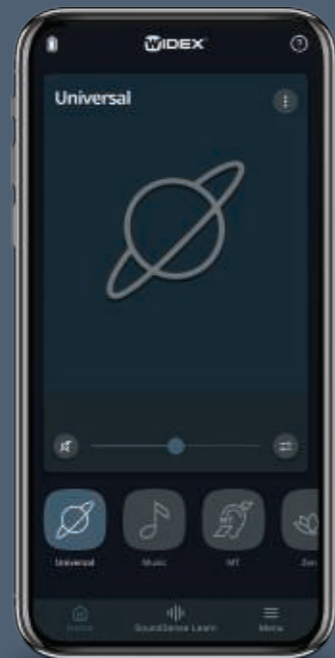

PERSONALIZATION AND CONNECTIVITY

With WIDEX **MAGNIFY**, users have the option to fully control their hearing aid using the WIDEX **MAGNIFY** app on their Apple or Android smartphone. In addition to many other controls, it's how they access the power of SoundSense Learn.*

WIDEX **MAGNIFY** is also equipped with Real Life Insights so you can give even more personalized counseling. By giving you a sense of the listening environments that are important to your patients, the data makes it possible to offer tailored tips on how to improve the performance of their hearing instrument even further. With their consent, you can use Real Life Insights to download your users' preferences into **Compass™ GPS**.

IOS

- ✓ WIDEX **MAGNIFY** app
- ✓ Direct streaming

ANDROID

- ✓ WIDEX **MAGNIFY** app
- ✓ Direct streaming