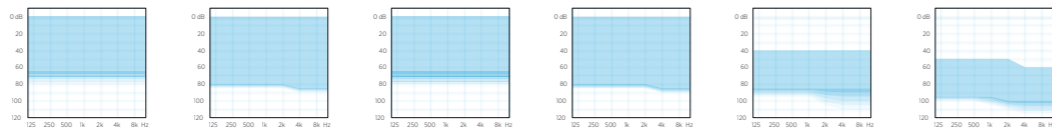

*Battery Life in real-life situations depend on hearing aid features used and streaming time.
¹COM-DEX, COM-DEX REMOTE MIC, RC-DEX, TV-DEX, FM+DEX. ²IEC 60118-0 Peak values. ³According to 60118.0:1983